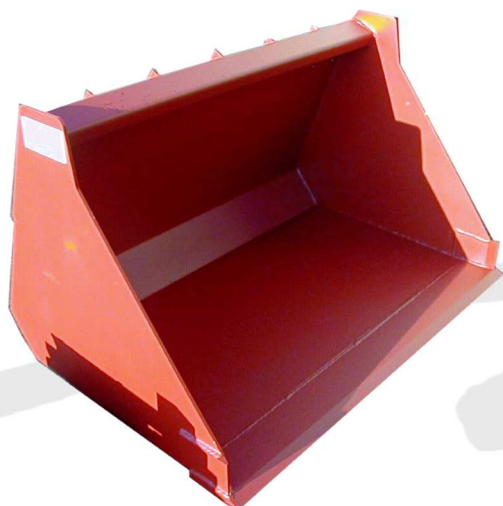

Agriculture

Industrie

Téléscopique

Tracteur Chargeur

Chargeuse

Chariot Industriel

Recovery Bucket Compact W series

BCW

For carriers from
40 to 70 HP

CHARACTERISTICS

- Width : from 1,00m to 1,90m
- Capacity : from 430L to 880L
- Blade of attack_150 x 20
- Designed for the recovery of lightweight materials

OPTIONS

- Adaptation on forks
- Reversible counterblade 150x20

Examples No exhaustive list	Width	Capacity Standard DIN	Capacity DOME 1/2	Weight Excluding brackets
BCW 10/043	1,00 m	350 L	430 L	160 kg
BCW 13/058	1,30 m	500 L	580 L	200 kg
BCW 14/063	1,40 m	550 L	630 L	210 kg
BCW 15/068	1,50 m	600 L	680 L	220 kg
BCW 19/088	1,90 m	750 L	880 L	270 kg